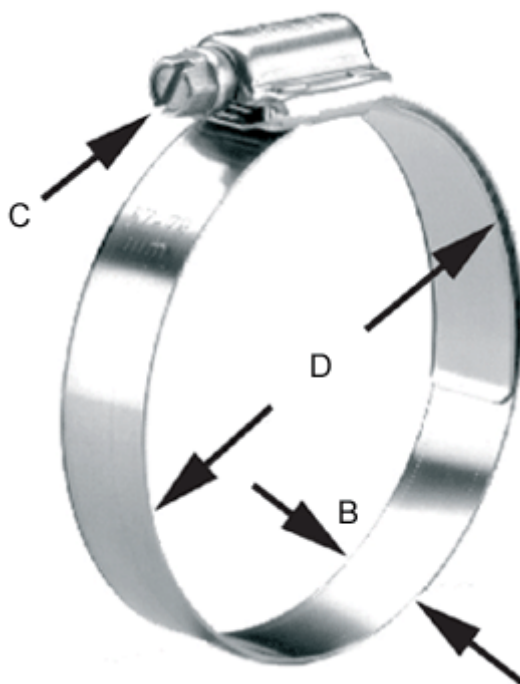

Article number: 021567804094

Description: Norma worm drive hose clamp
HD 83-105/16 C8 W4

Measures

C (screw type) = C8 hexagon slotted screw sw 8

Diameter D = 83-105

Width B = 16